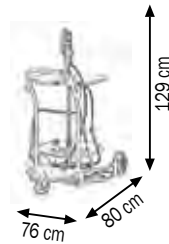

Art. 013-1121-000

Wheeled grease kit suitable for drums 180–220 kg

Composed by:

- Art.010-1015-000 Grease pump **R=60:1**
- Art.030-1398-000 3-wheels trolley
- Art.014-1056-030 Lid Ø 600 mm
- Art.014-1066-030 Follower plate Ø 590 mm
- Art.907-0102-040 2SC 1/4" hose – 4.0 m length
- Art.014-1081-000 Grease gun with swivelling joint

013-1121-000	45,070	0,200	2

013-1121-000

Art. 013-1122-000

Wheeled grease kit suitable for drums 180–220 kg with hose reel

Composed by:

- Art.010-1015-000 Grease pump **R=60:1**
- Art.030-1398-000 3-wheels trolley
- Art.014-1056-030 Lid Ø 600 mm
- Art.014-1066-030 Follower plate Ø 590 mm
- Art.907-0122-015 2SC 1/4" hose – 1.5 m length
- Art.014-1081-010 Gun with flexible pipe and fitting with triple-swivelling joint
- Art.070-1207-110 Hose reel with 2SC 1/4" hose **10.0 m** length

013-1122-000	56,900	0,246	3