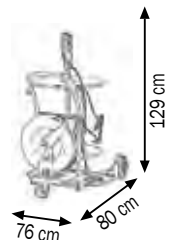

013-1123-000