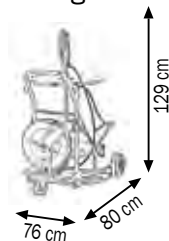

013-1122-000

Art. 013-1123-000

Wheeled grease kit suitable for drums 180–220 kg with hose reel

Composed by:

- Art.010-1030-000 Grease pump **R=70:1**
- Art.030-1398-000 3-wheels trolley
- Art.014-1056-030 Lid Ø 600 mm
- Art.014-1066-030 Follower plate Ø 590 mm
- Art.907-0122-015 2SC 1/4" hose – 1.5 m length
- Art.014-1081-013 Gun with flexible pipe and fitting with triple-swivelling joint 3/8"
- Art.070-1307-118 Hose reel with 2SC 1/4" hose **18.0 m** length

013-1123-000	66,700	0,246	3